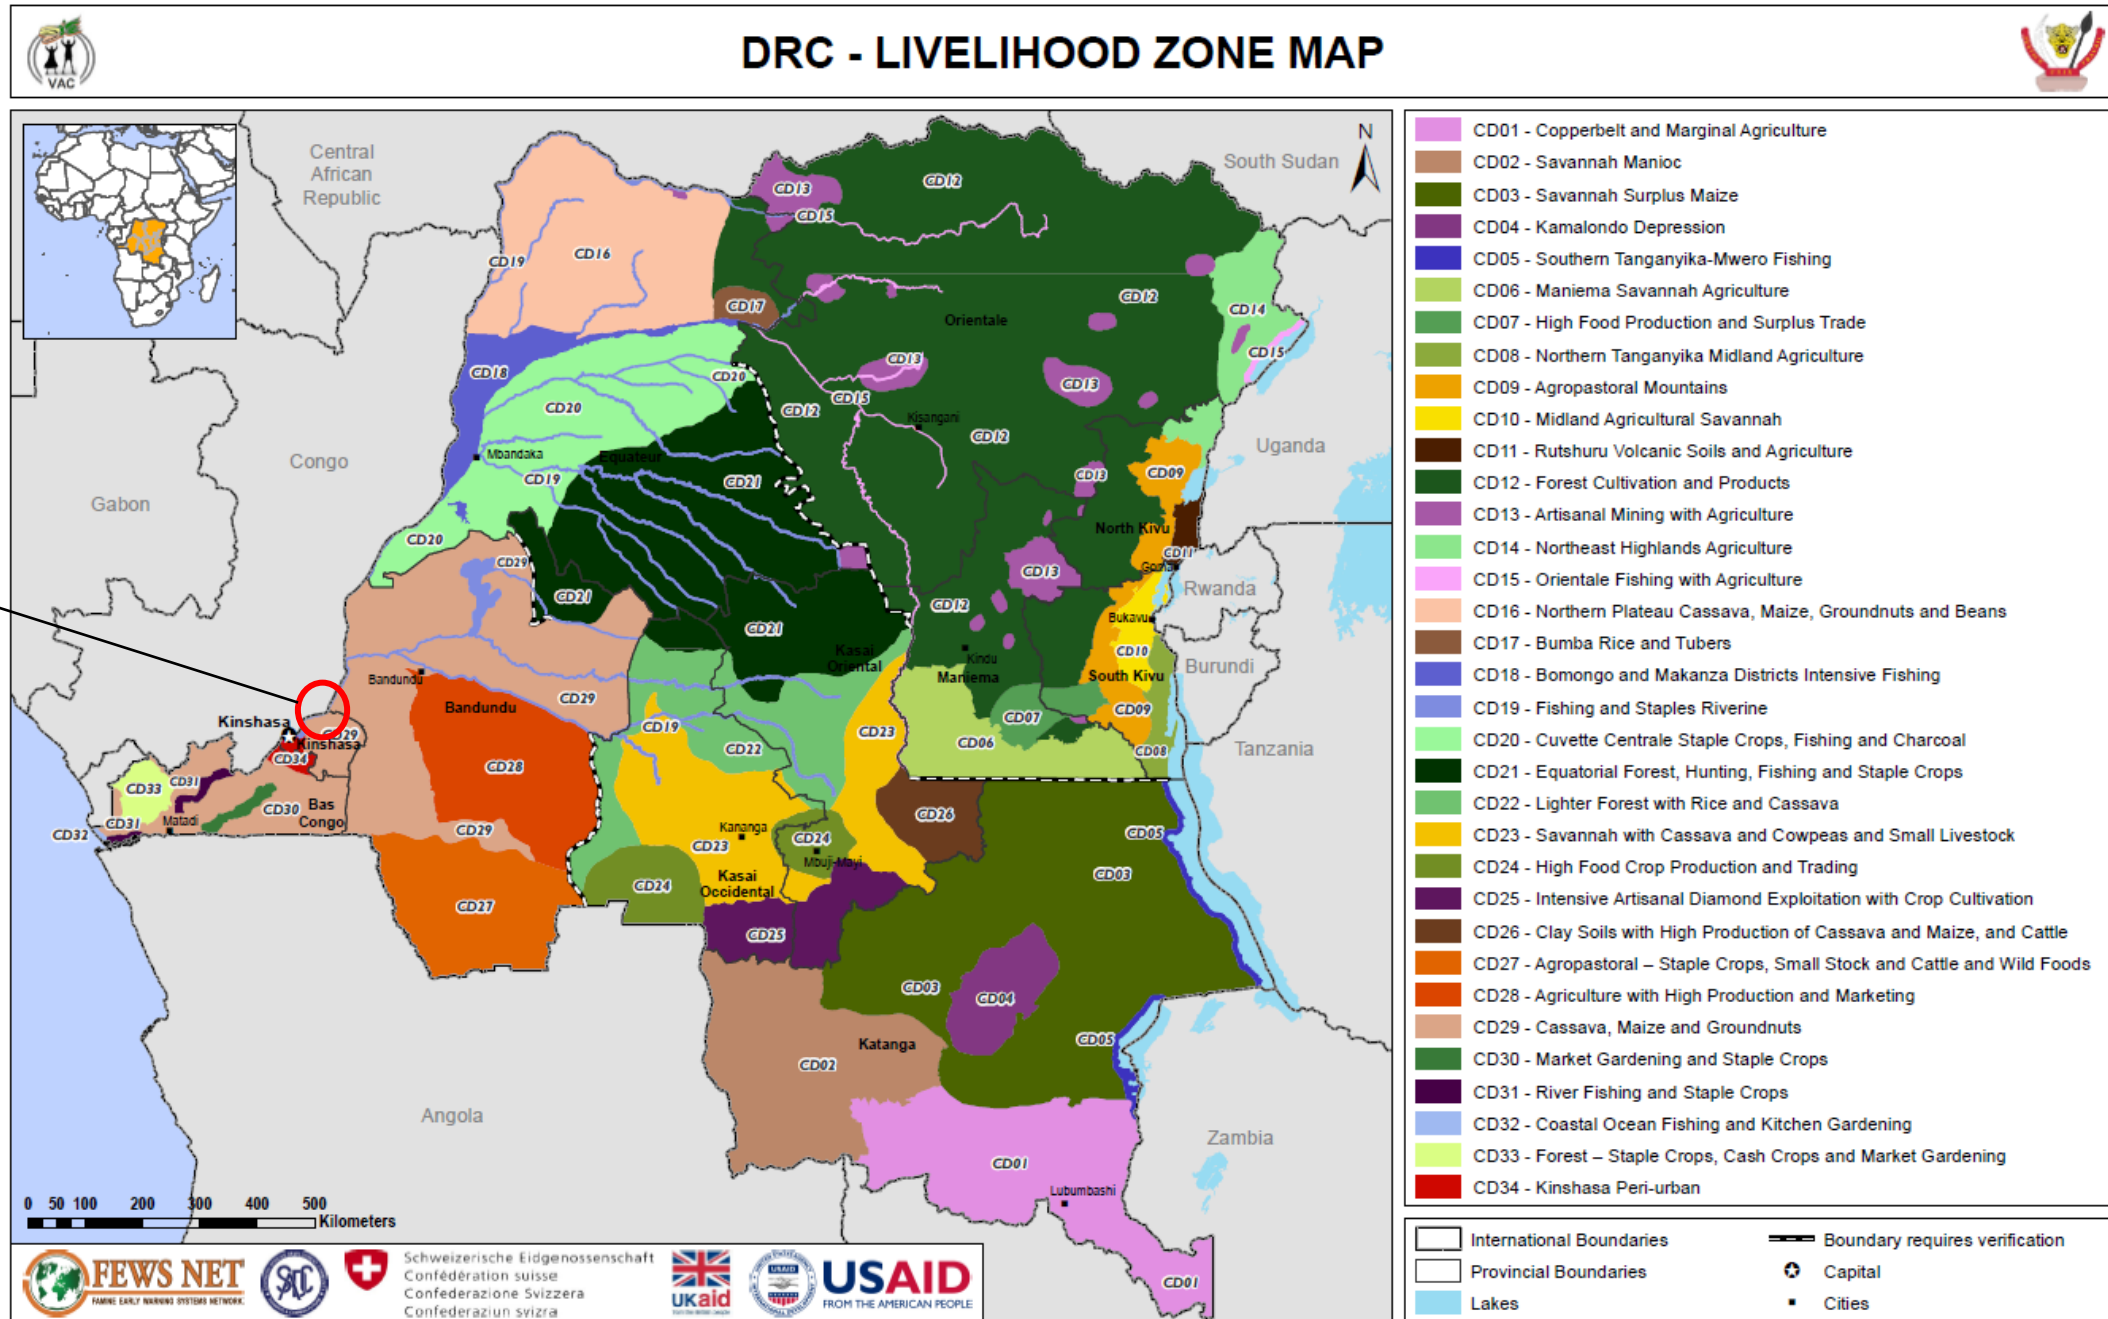

# Annex: Map of the target area

Target area  
(about 150 km west of  
Kinshasa)